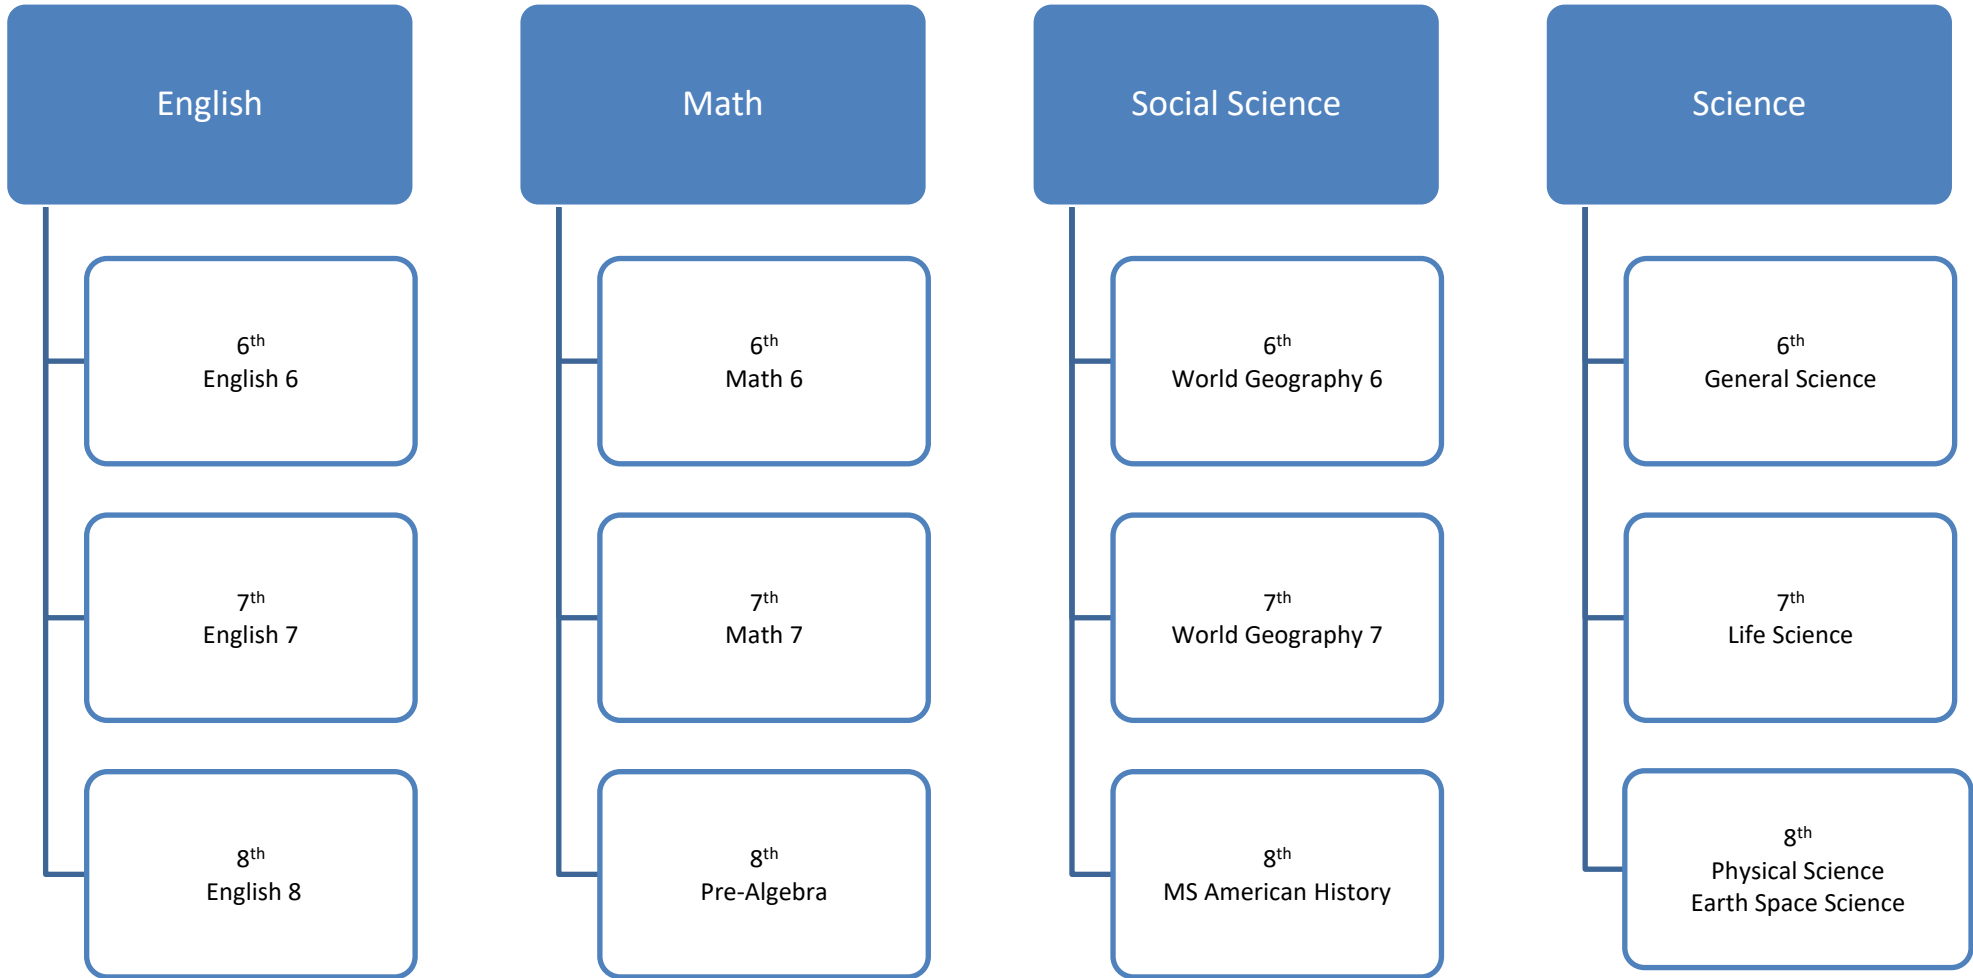

COLLEGE PREPARATORY TRACK

**This is a suggested progression of courses only.*

*Each student's path may vary depending on courses previously taken and pre-requisite requirements.**

Available Middle School (MS) Electives:

*MS Art Foundations
Spanish 1A
French 1B*

*MS Robotics 1
Spanish 1B
High School Spanish 1*

*MS Robotics 2
French 1A
High School French 1*

HONORS TRACK

**This is a suggested progression of courses only.*

*Each student's path may vary depending on courses previously taken and pre-requisite requirements.**

Available Middle School (MS) Electives:

*MS Art Foundations
Spanish 1A
French 1B*

*MS Robotics 1
Spanish 1B
High School Spanish 1*

*MS Robotics 2
French 1A
High School French 1*