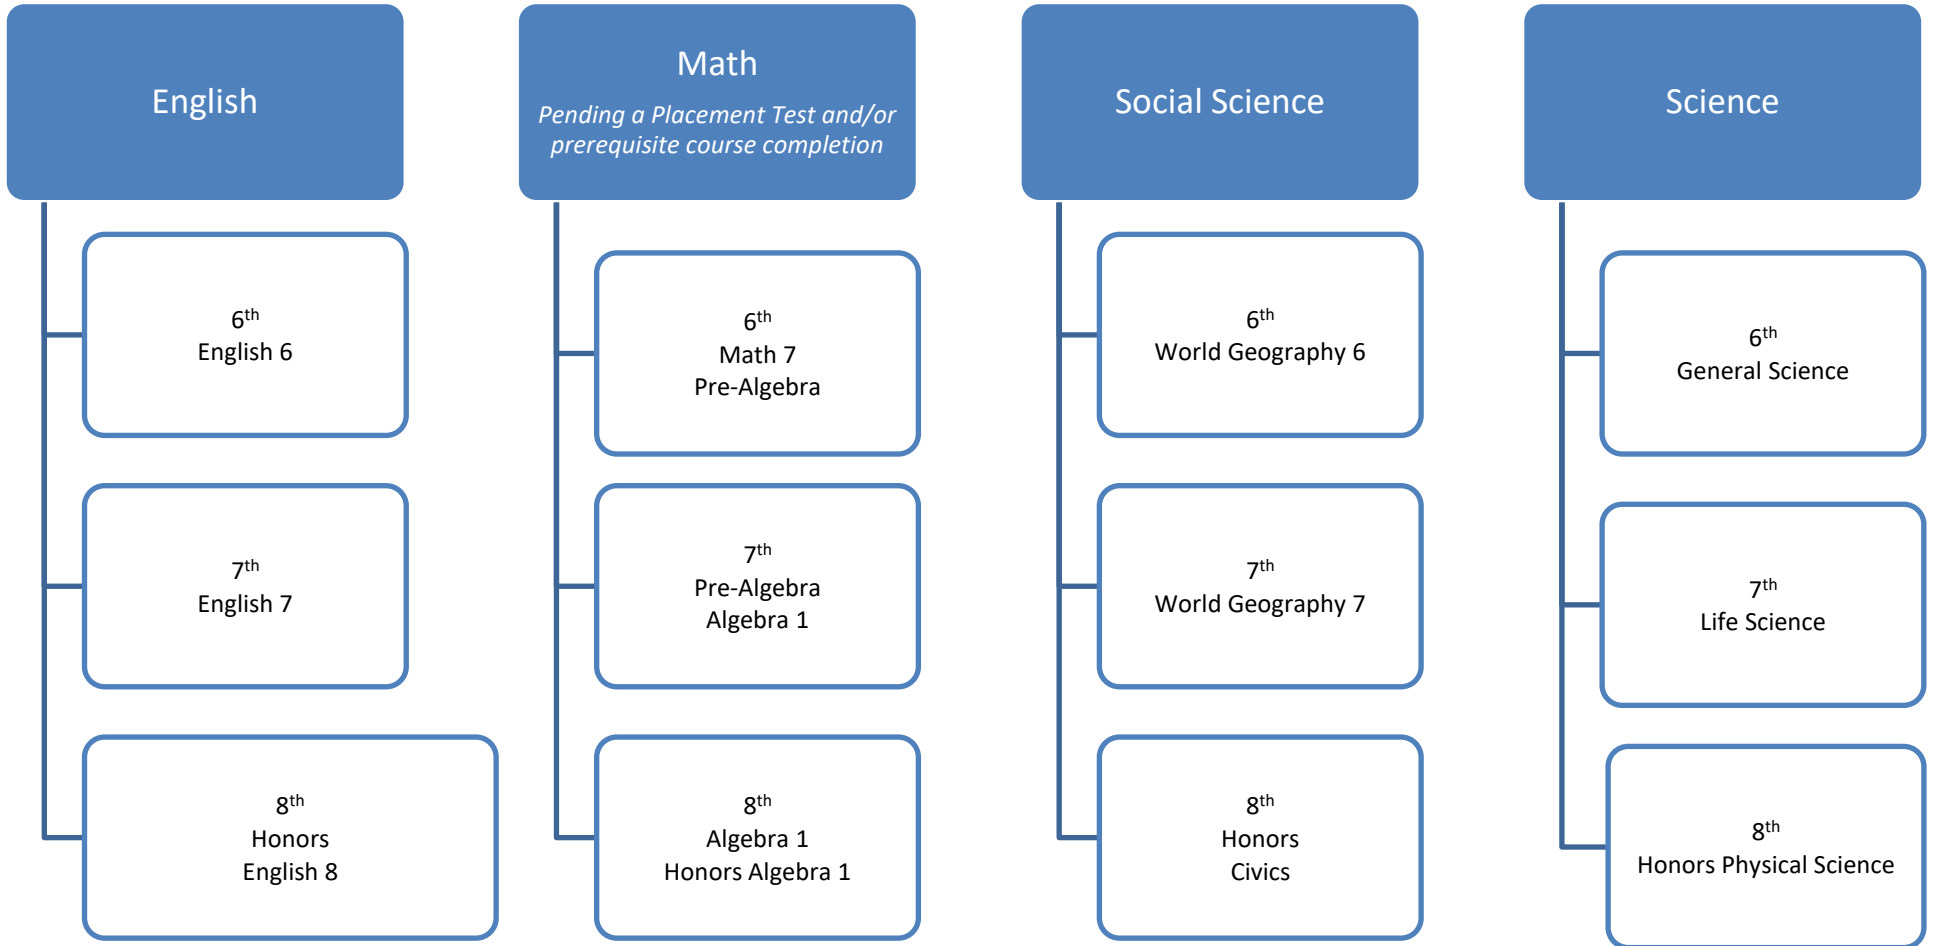

*MS Art Foundations
Spanish 1A
French 1B*

*MS Robotics 1
Spanish 1B
High School Spanish 1*

*MS Robotics 2
French 1A
High School French 1*

HONORS TRACK

**This is a suggested progression of courses only.*

*Each student's path may vary depending on courses previously taken and pre-requisite requirements.**

Available Middle School (MS) Electives:

*MS Art Foundations
Spanish 1A
French 1B*

*MS Robotics 1
Spanish 1B
High School Spanish 1*

*MS Robotics 2
French 1A
High School French 1*